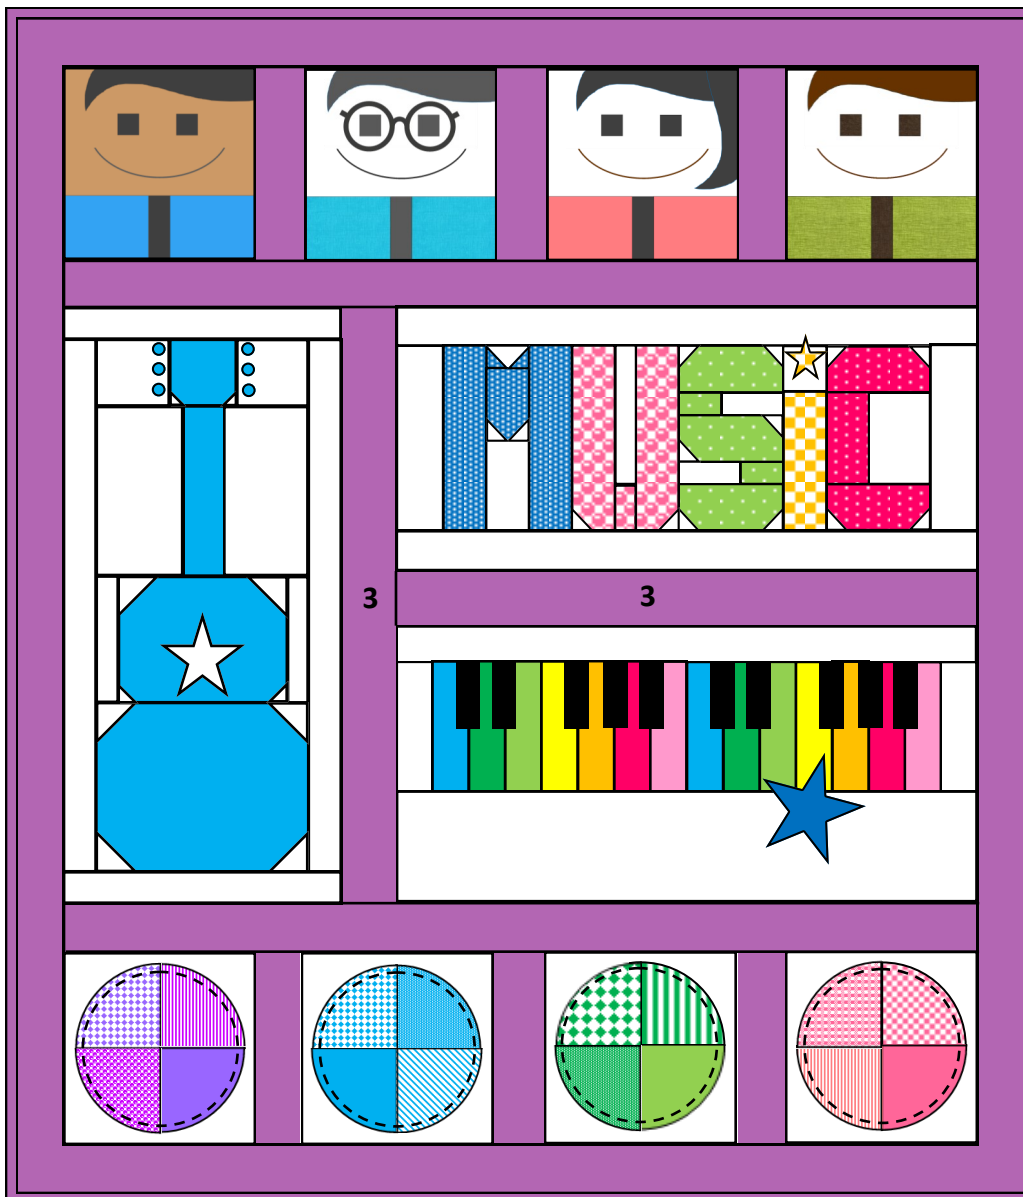

## QUILT LAYOUT SUGGESTION

46" x 53" finished. All sashing and borders are 2" finished except those marked 3" finished.